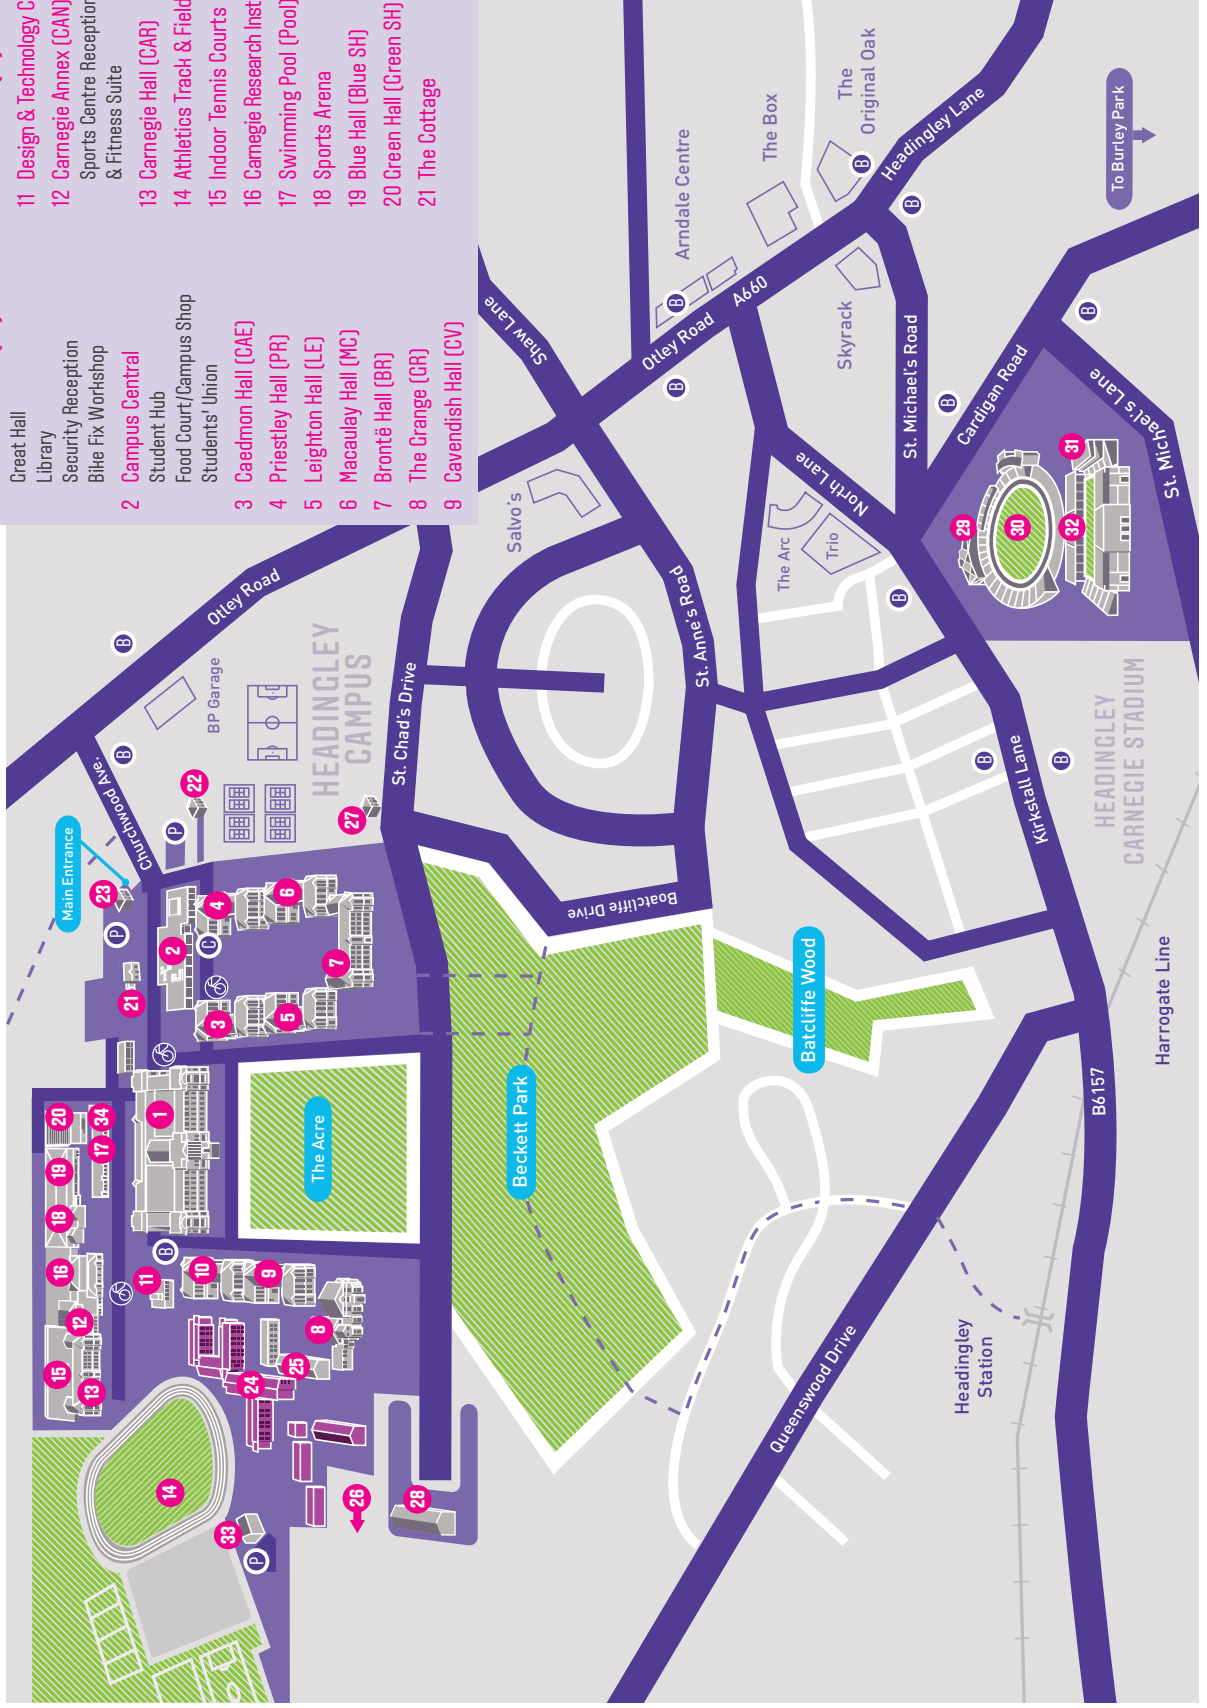

Headingley Campus

1 James Graham (JG) Great Hall Library Security Reception Bike Fix Workshop Sports Centre Reception & Fitness Suite	10 Fairfax Hall (FF) Design & Technology Centre (DT) Carnegie Annex (CAN)	22 Churchwood 23 North Lodge 24 Carnegie Village 25 The Coach House (CH)
2 Campus Central Student Hub Food Court/Campus Shop Students' Union	11 Design & Technology Centre (DT) 12 Carnegie Annex (CAN) 13 Carnegie Hall (CAR) 14 Athletics Track & Field Facilities 15 Indoor Tennis Courts	26 Landscape Resource Centre & Experimental Gardens (LL) 27 South Lodge 28 Queenswood 29 Carnegie Pavilion (CPV)
3 Caedmon Hall (CAE) 4 Priestley Hall (PR) 5 Leighton Hall (LE) 6 Macaulay Hall (MC) 7 Brontë Hall (BR)	16 Carnegie Research Institute (CRI) 17 Swimming Pool (Pool) 18 Sports Arena 19 Blue Hall (Blue SH) 20 Green Hall (Green SH)	30 Yorkshire Cricket Ground 31 Carnegie Stand (HCS) 32 Leeds Rugby 33 Changing Pavilion 34 Beckett Studio
8 The Grange (GR) 9 Cavendish Hall (CV)	21 The Cottage	

Map Key

- Car Parking
- Cycle Parking
- Bus Stop
- Student Hub