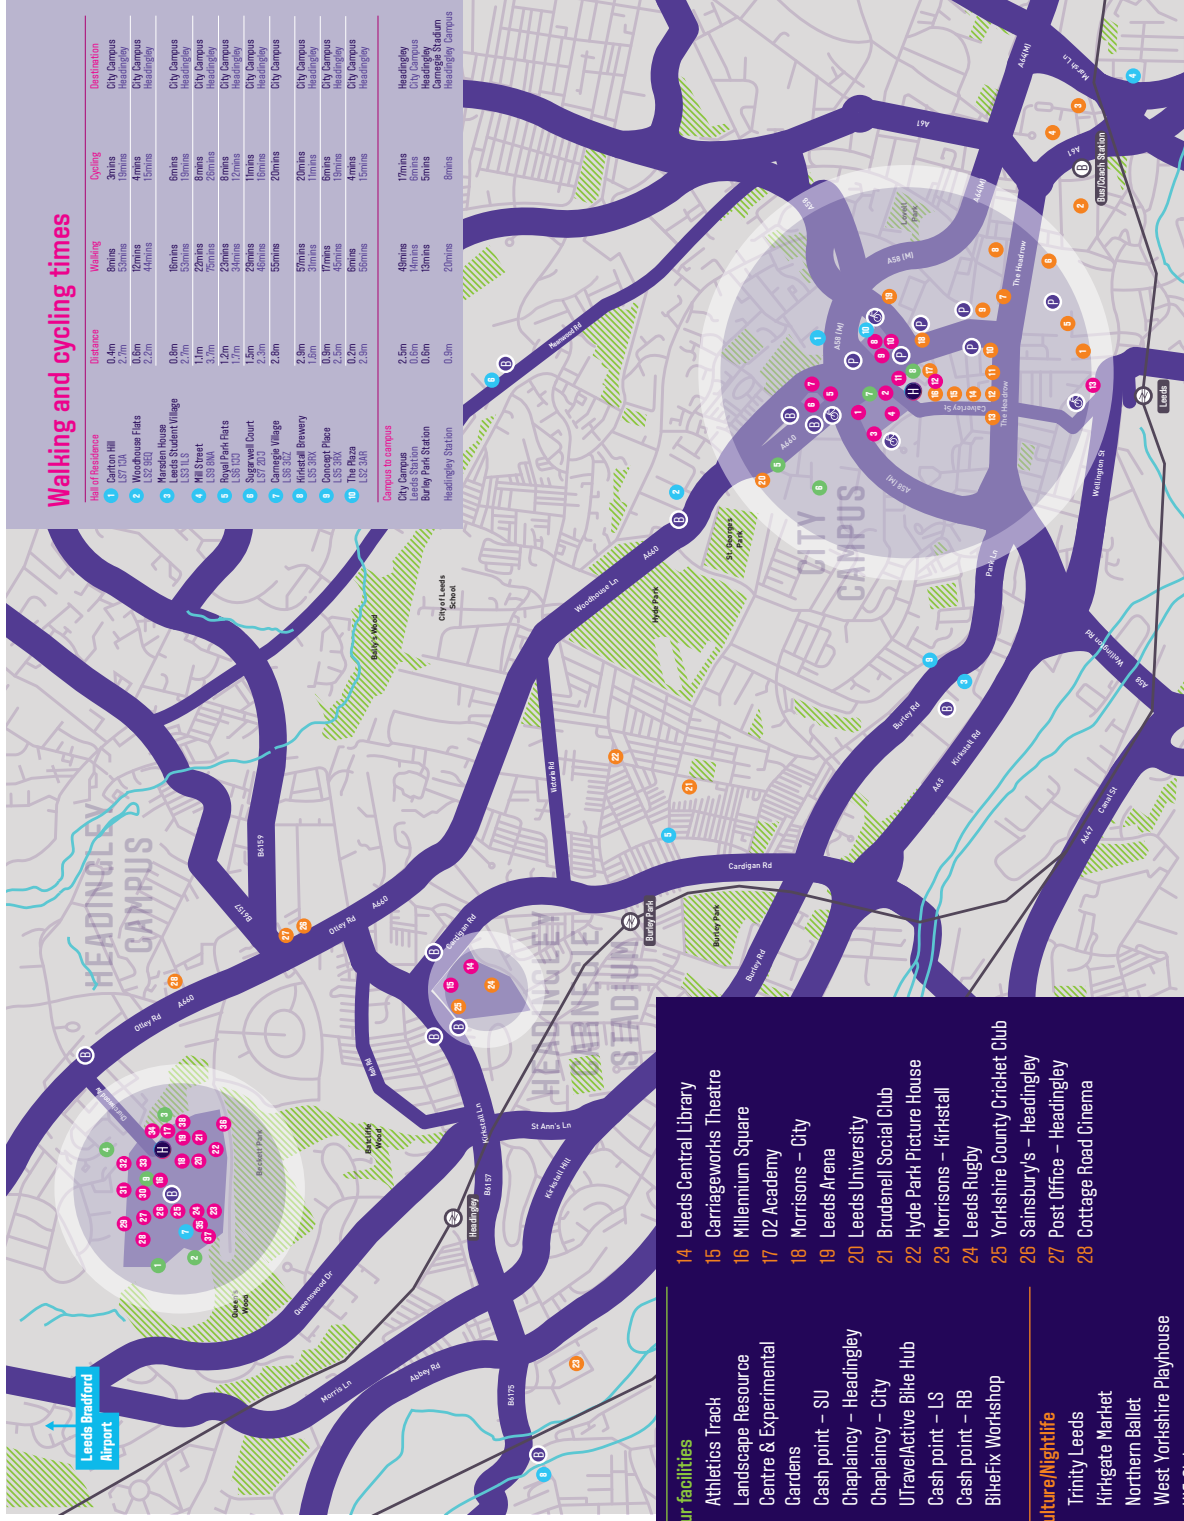

1. 14 Leeds Central Library
2. 15 Carriageworks Theatre
3. 16 Millennium Square
4. 17 D2 Academy
5. 18 Morrisons – City
6. 19 Leeds Arena
7. 20 Leeds University
8. 21 Brudenell Social Club
9. 22 Hyde Park Picture House
10. 23 Morrisons – Kirkstall
11. 24 Leeds Rugby
12. 25 Yorkshire County Cricket Club
13. 26 Sainsbury's – Headingley
14. 27 Post Office – Headingley
15. 28 Cottage Road Cinema

Walking and cycling times

Head of Residence	Distance	Walking	Cycling	Destination
1 Carlton Hill	0.4m	5mins	3mins	City Campus
2 Woodhouse Flats	0.5m	7mins	4mins	City Campus
3 LSC 360	2.0m	24mins	15mins	City Campus
4 Harnden House	0.8m	10mins	6mins	City Campus
5 Leeds Student Village	1.1m	14mins	8mins	City Campus
6 Hill Street	3.7m	45mins	28mins	City Campus
7 Royal Park Flats	1.2m	15mins	9mins	City Campus
8 The Plaza	1.7m	21mins	13mins	City Campus
9 Sugarwell Court	2.0m	24mins	15mins	City Campus
10 LSC 360	2.2m	26mins	16mins	City Campus
11 Carnegie Village	2.8m	34mins	21mins	City Campus
12 LSC 367	2.8m	34mins	21mins	City Campus
13 Kirkstall Brewery	2.8m	34mins	21mins	City Campus
14 Concept Place	0.5m	7mins	4mins	City Campus
15 The Plaza	2.5m	31mins	19mins	City Campus
16 The Plaza	0.2m	3mins	2mins	City Campus
17 LSC 348	2.5m	31mins	19mins	City Campus

Campus to campus	Distance	Walking	Cycling	Destination
City Campus	2.5m	31mins	19mins	Headingley
Leeds Station	0.8m	10mins	6mins	Headingley
Barley Park Station	0.5m	7mins	4mins	Headingley
Headingley Station	0.3m	4mins	2mins	Headingley

Map Key

- Train Station
- Leeds Bus Station /National Express
- Car Parking
- Cycle Parking
- Bus Stop
- Student Hub