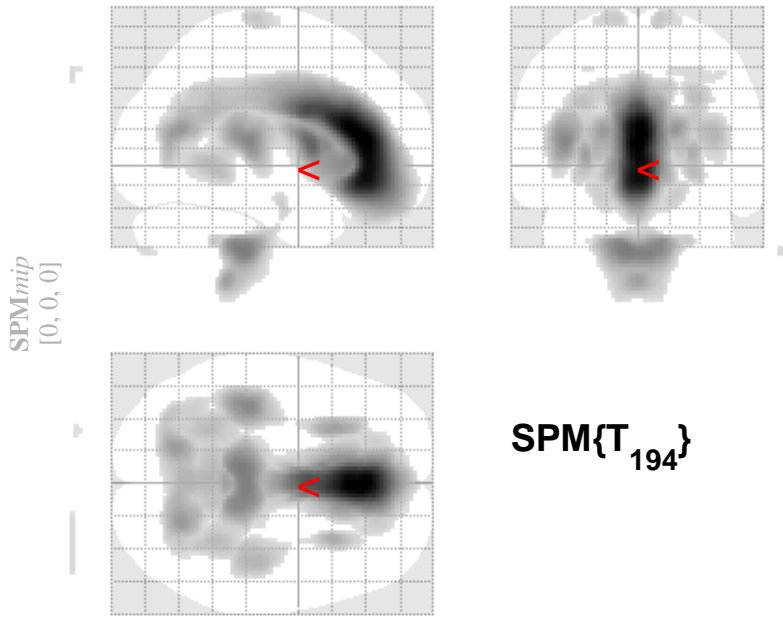

# ReovsnoReo

**SPMresults:** ./Baseline\_ReOvsnoReO\_S8MWC3\_NO  
Height threshold T = 3.132772 {p<0.001 (unc.)}  
Extent threshold k = 0 voxels

# noReovsReo

**SPMresults:** ./Baseline\_ReOvsnoReO\_S8MWC3\_NO  
Height threshold T = 3.132772 {p<0.001 (unc.)}  
Extent threshold k = 0 voxels