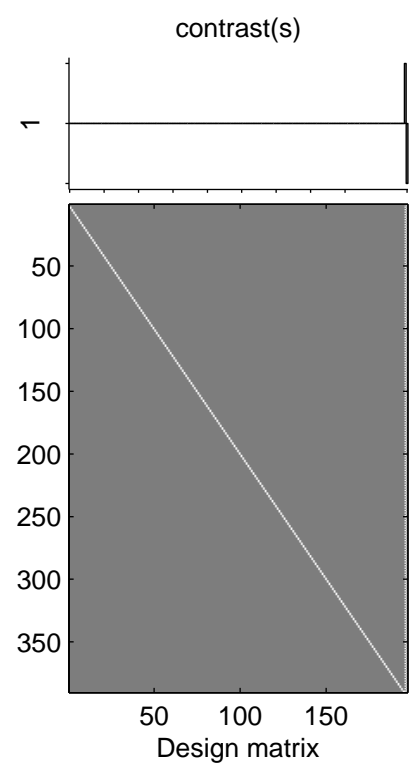

# ReovsnoReo

**SPMresults:** ./Baseline\_ReOvsnoReO\_S8MWC3\_NO  
Height threshold T = 3.132772 {p<0.001 (unc.)}  
Extent threshold k = 0 voxels

# noReovsReo

**SPMresults:** ./Baseline\_ReOvsnoReO\_S8MWC3\_NO  
Height threshold T = 3.132772 {p<0.001 (unc.)}  
Extent threshold k = 0 voxels