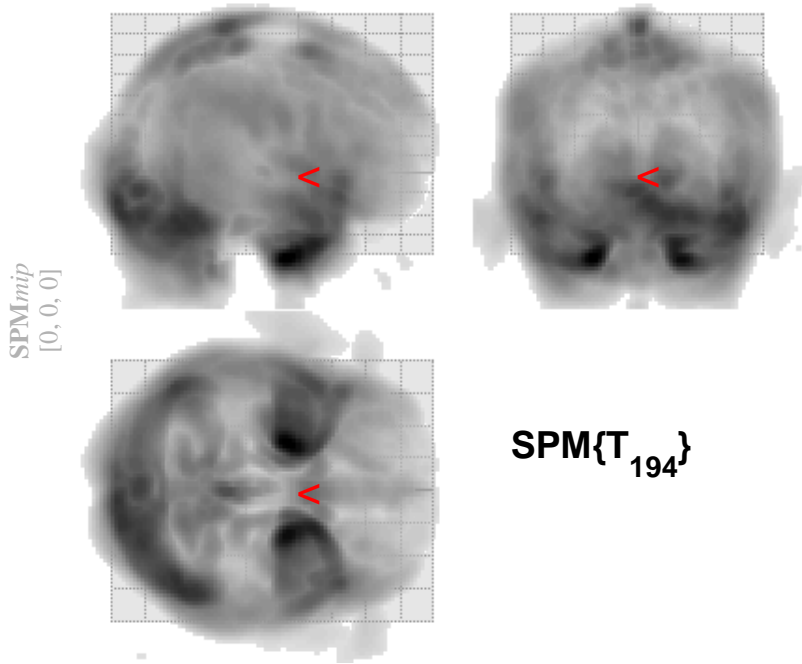

# ReovsnoReo

**SPMresults:** ./Baseline\_ReOvsnoReO\_S8MWC3\_NO  
Height threshold T = 3.132772 {p<0.001 (unc.)}  
Extent threshold k = 0 voxels

# noReovsReo

**SPMresults:** ./Baseline\_ReOvsnoReO\_S8MWC3\_NO  
Height threshold T = 3.132772 {p<0.001 (unc.)}  
Extent threshold k = 0 voxels