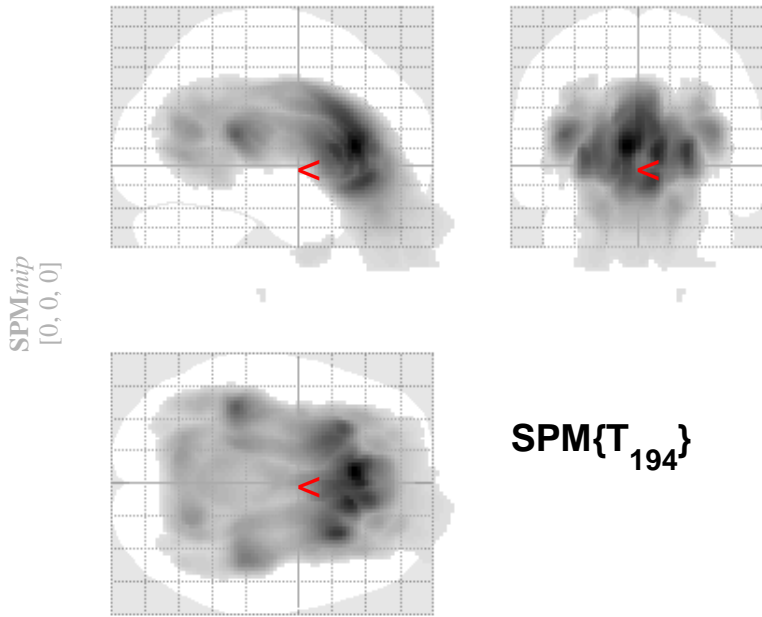

ReovsnoReo

SPMresults: ./Baseline_ReOvsnoReO_S8MWC2_NO
Height threshold T = 3.132772 {p<0.001 (unc.)}
Extent threshold k = 0 voxels

SPMresults: ./Baseline_ReOvsnoReO_S8MWC2_NO
 Height threshold T = 3.132772 {p<0.001 (unc.)}
 Extent threshold k = 0 voxels