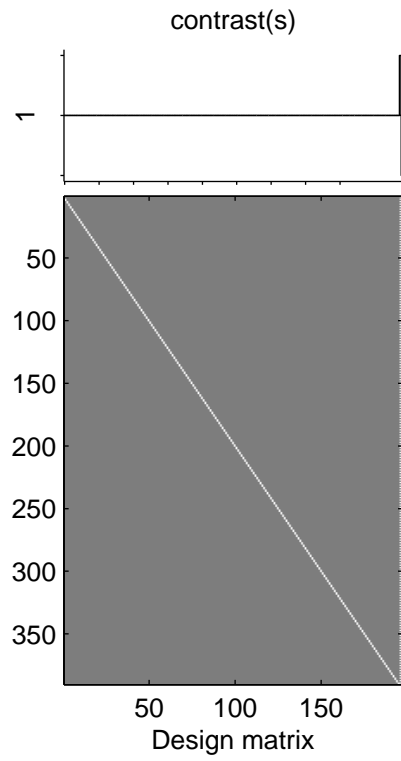

ReovsnoReo

SPMresults: ./Baseline_ReOvsnoReO_S8MWC2_NO
Height threshold T = 3.132772 {p<0.001 (unc.)}
Extent threshold k = 0 voxels

SPMresults: ./Baseline_ReOvsnoReO_S8MWC2_NO
 Height threshold T = 3.132772 {p<0.001 (unc.)}
 Extent threshold k = 0 voxels