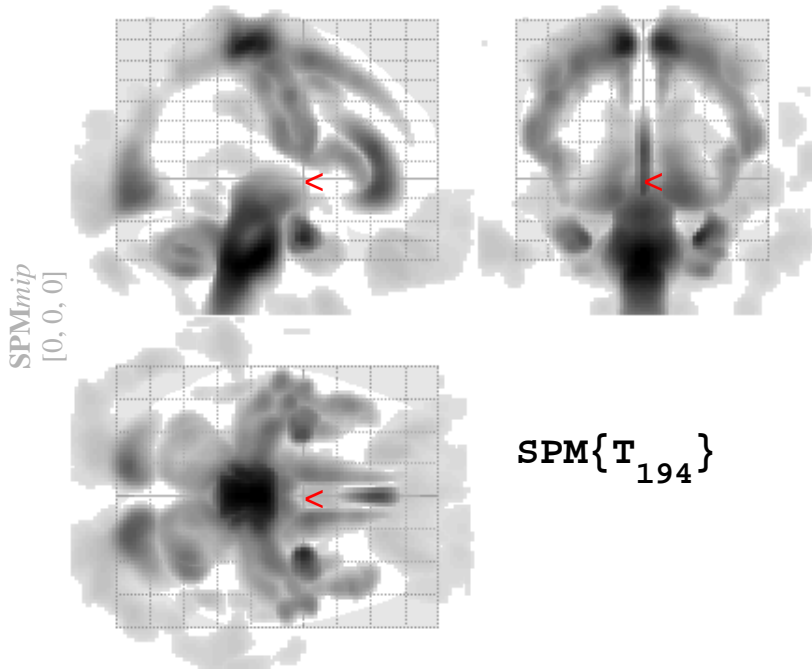

ReOvsnoReO

SPMresults: /Baseline_ReOvsnoReO_S8MWC1_NO
Height threshold T = 3.132772 {p<0.001 (unc.)}
Extent threshold k = 0 voxels

SPMresults: /Baseline_ReOvsnoReO_S8MWC1_NO
 Height threshold T = 3.132772 {p<0.001 (unc.)}
 Extent threshold k = 0 voxels