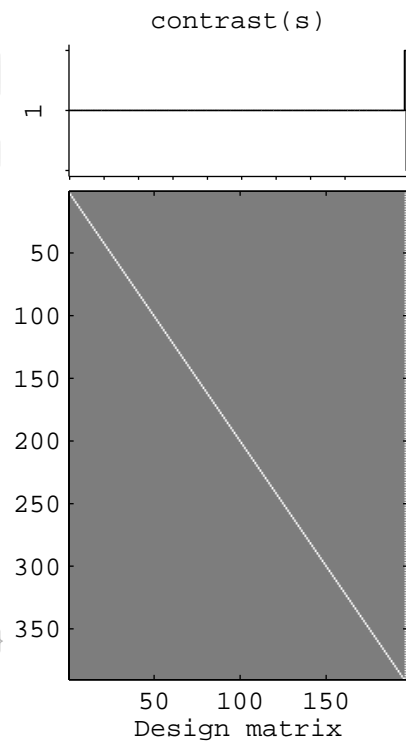

ReOvsnoReO

SPMresults: /Baseline_ReOvsnoReO_S8MWC1_NO
Height threshold T = 3.132772 {p<0.001 (unc.)}
Extent threshold k = 0 voxels

SPMresults: /Baseline_ReOvsnoReO_S8MWC1_NO
 Height threshold T = 3.132772 {p<0.001 (unc.)}
 Extent threshold k = 0 voxels