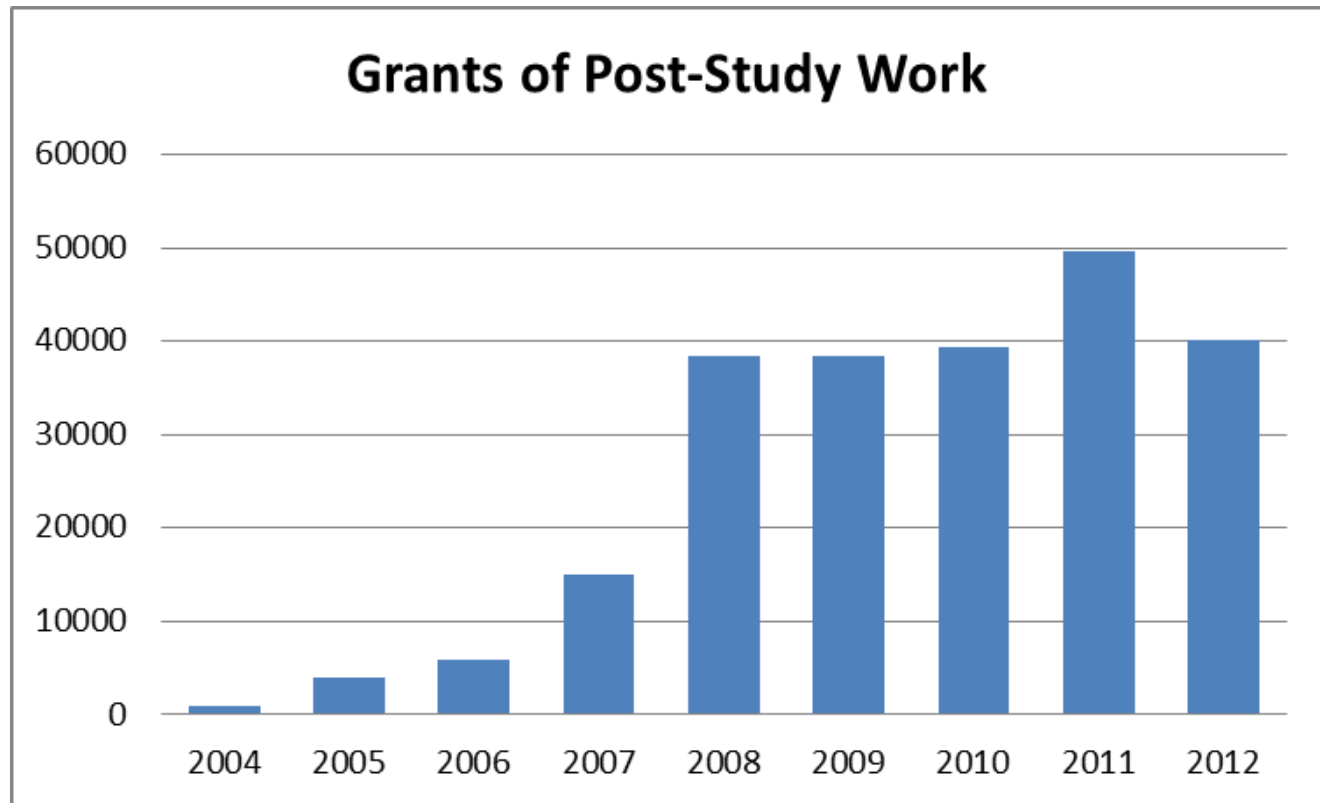

The Expansion of Post-Study Work