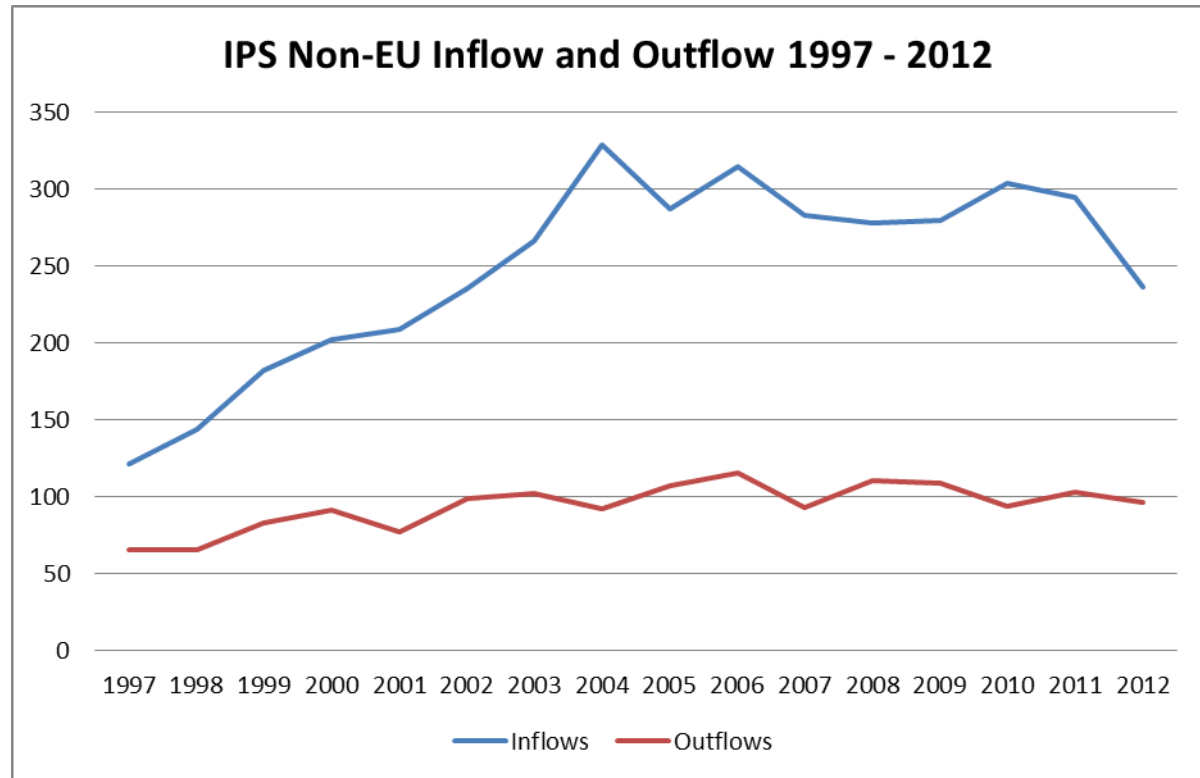

The cause of high net migration