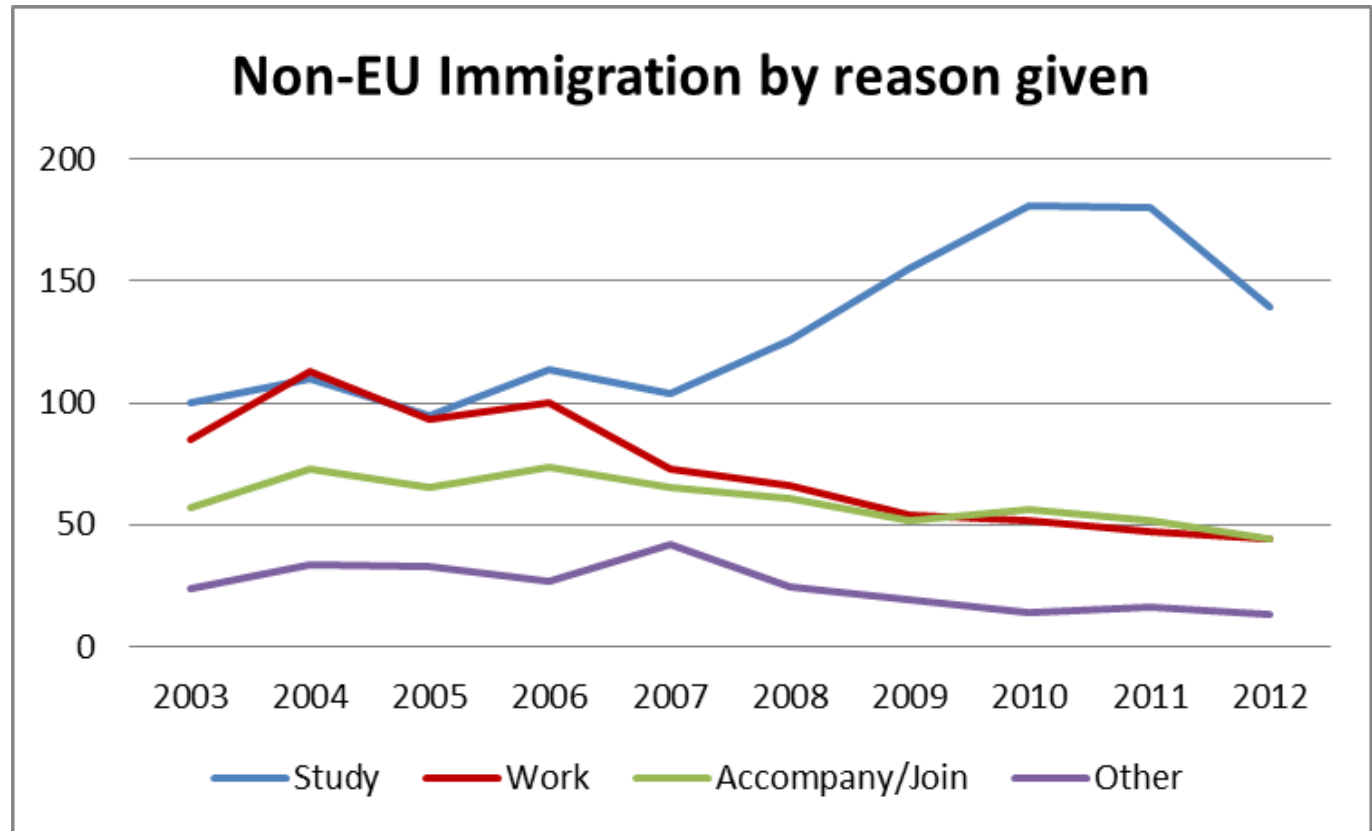

Study is the main reason for immigration