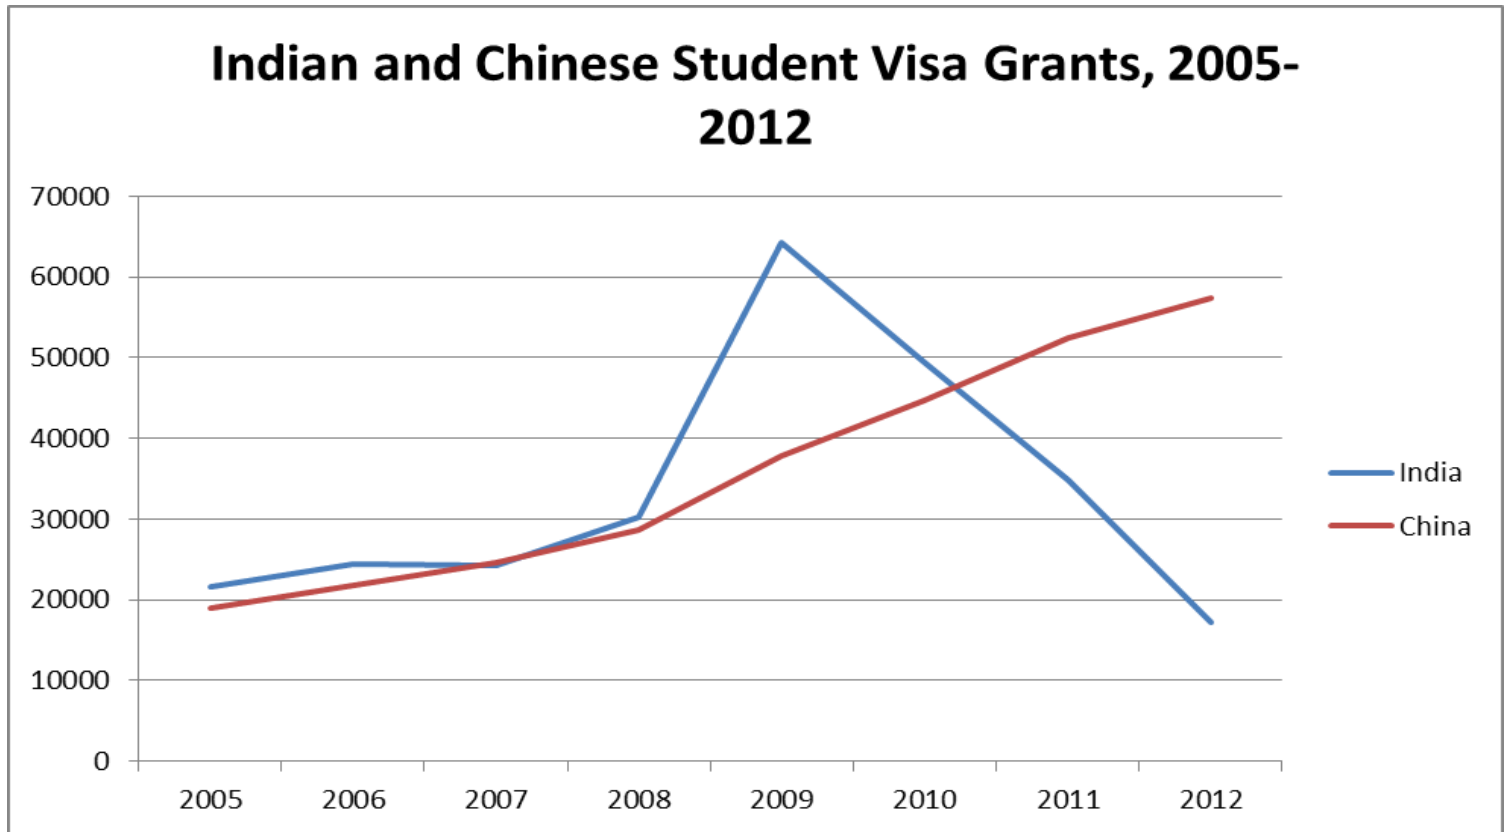

Widespread abuse with the introduction of PBS Tier 4