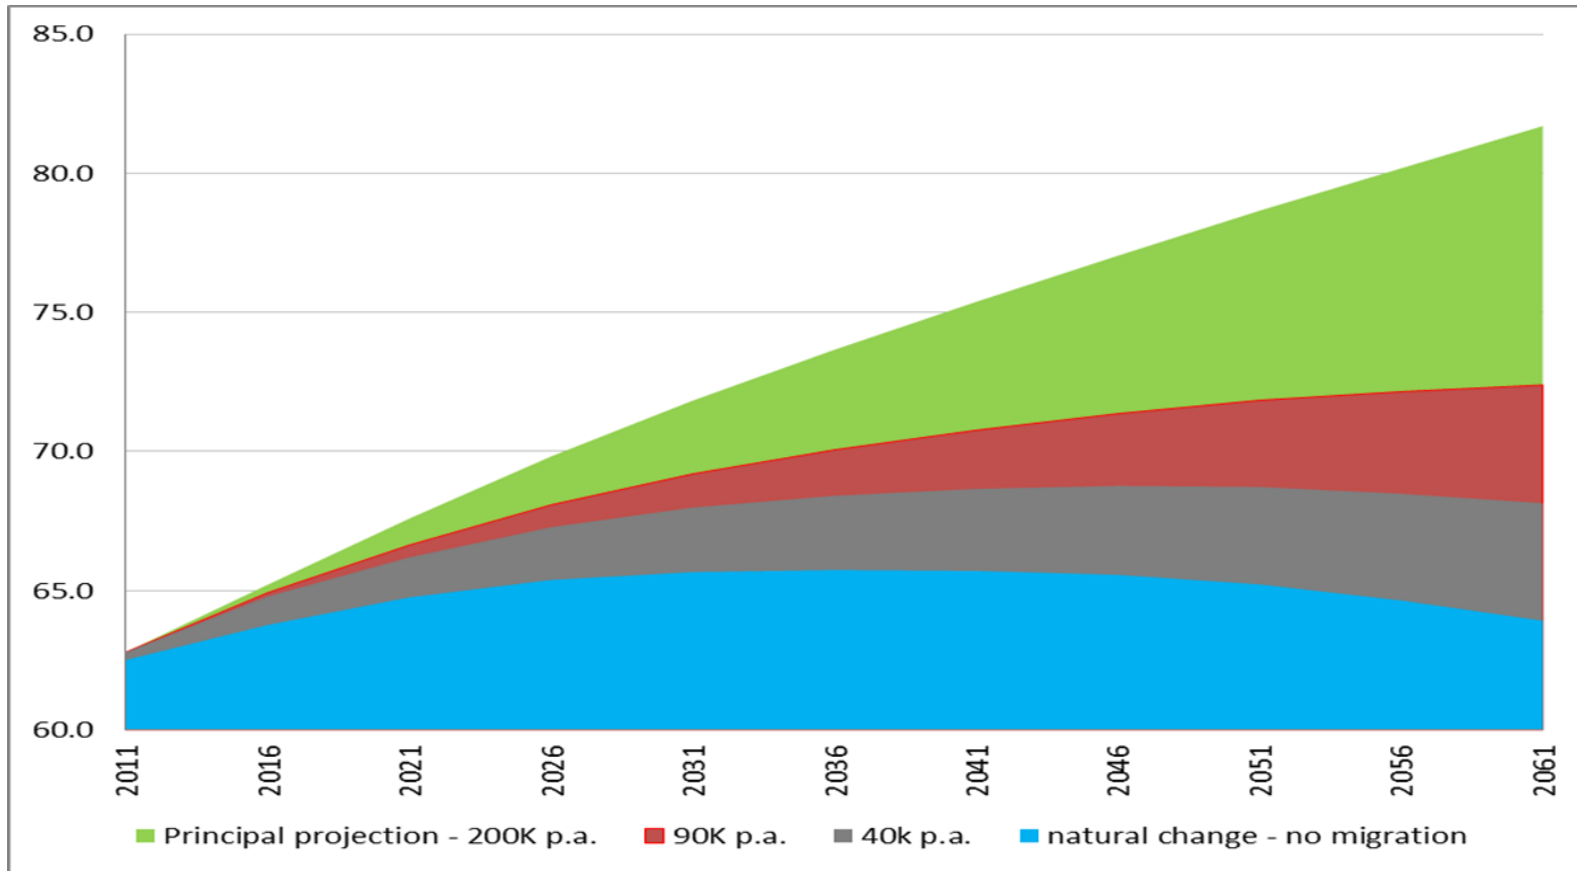

# Presentation to Migration Statistics User Forum

17<sup>th</sup> September 2013

# About Migration Watch UK

- Set up in 2001 in response to sharp rise in net migration
- Support immigration
- Scale of immigration is the issue
- Secretariat to the Cross Party Group on Balanced Migration

# Impact of net migration on population projections

# The cause of high net migration